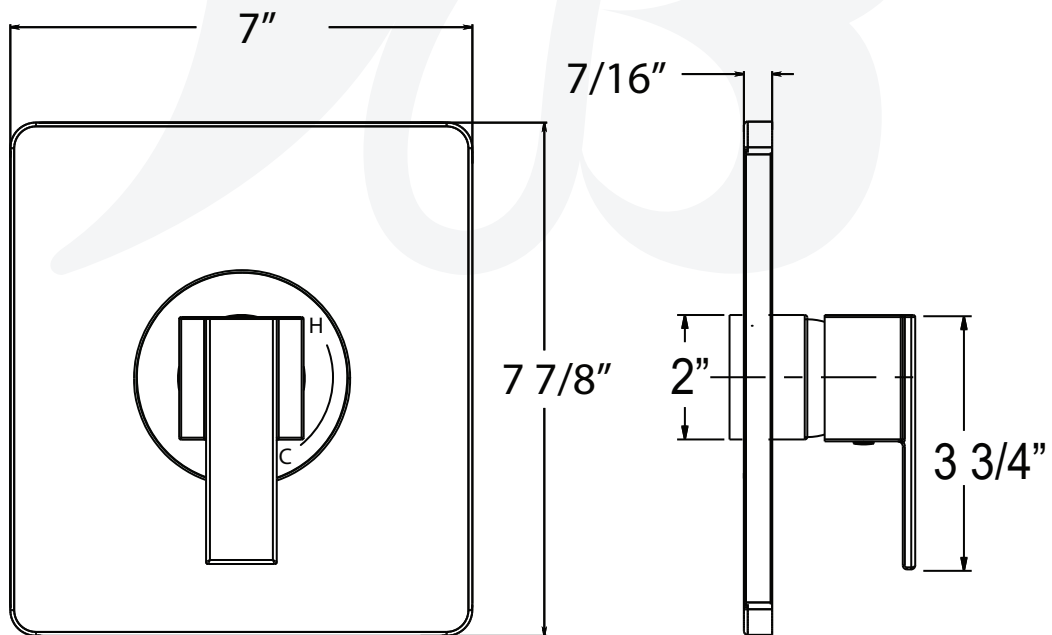

**P6182001, P6182002, P6182014, P6182016, P6182049 - Razo Shower Trim**

**Description**

**RAZO SHOWER ONLY TRIM KIT**

- Flat lever handle
- 4" x 4" Face shower head
- Single Setting shower head
- 1.5 GPM shower head

**BREAK DOWN  
Component Parts List**

13	CTCP0072	1
12	CTST0117	1
11	CTHZ0642	1
10	CTCB0185	1
9	CTCB0670	1
8	CTCB0770	1
7	CTRR0244	1
6	CTCT0098	1
5	CTWP0266	1
4	CTWP0223	1
3	ATBE0120	1
2	ATBP0486	1
1	CTCB0909	1
NO.	Drawing No.	Quantity

• Shower arm (P12281xx)

• Shower head (P03273xx)

• Valve trim (P32211xx-1)

Item Number	Type	Date
P6182001, P6182002, P6182014, P6182016, P6182049	RAZO SHOWER TRIM	10-8-2021