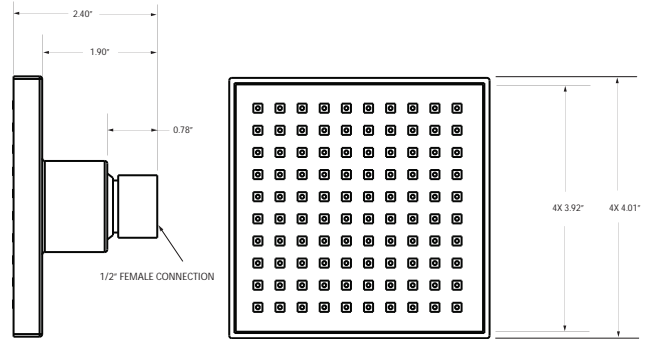

• Shower head (P03273xx)