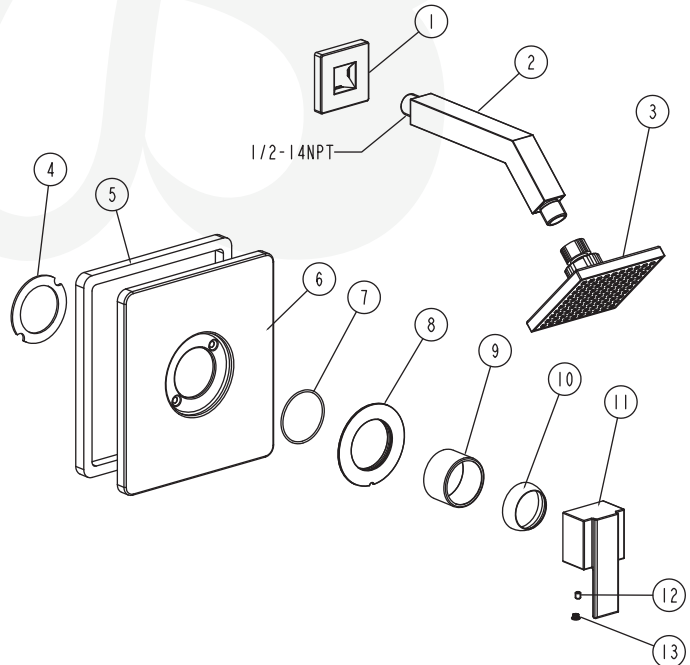

**P6182001, P6182002, P6182014, P6182016, P6182049 - Razo Shower Trim**

**Description**

**RAZO SHOWER ONLY TRIM KIT**

- Flat lever handle
- 4" x 4" Face shower head
- Single Setting shower head
- 1.5 GPM shower head

**BREAK DOWN  
Component Parts List**

13	CTCP0072	1
12	CTST0117	1
11	CTHZ0642	1
10	CTCB0185	1
9	CTCB0670	1
8	CTCB0770	1
7	CTRR0244	1
6	CTCT0098	1
5	CTWP0266	1
4	CTWP0223	1
3	ATBE0120	1
2	ATBP0486	1
1	CTCB0909	1
NO.	Drawing No.	Quantity