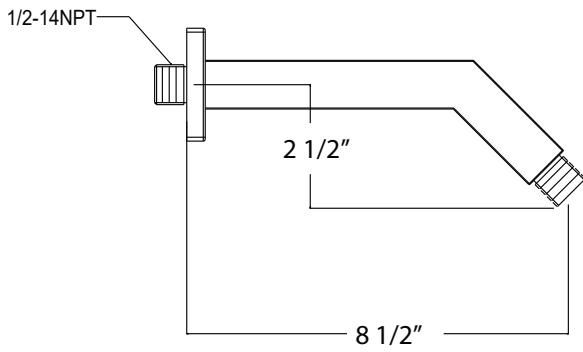

**P6182001, P6182002, P6182014, P6182016, P6182049 - Razo Shower Trim**

**Description**

**RAZO SHOWER ONLY TRIM KIT**

- Flat lever handle
- 4" x 4" Face shower head
- Single Setting shower head
- 1.5 GPM shower head

**BREAK DOWN  
Component Parts List**

13	CTCP0072	1
12	CTST0117	1
11	CTHZ0642	1
10	CTCB0185	1
9	CTCB0670	1
8	CTCB0770	1
7	CTRR0244	1
6	CTCT0098	1
5	CTWP0266	1
4	CTWP0223	1
3	ATBE0120	1
2	ATBP0486	1
1	CTCB0909	1
NO.	Drawing No.	Quantity